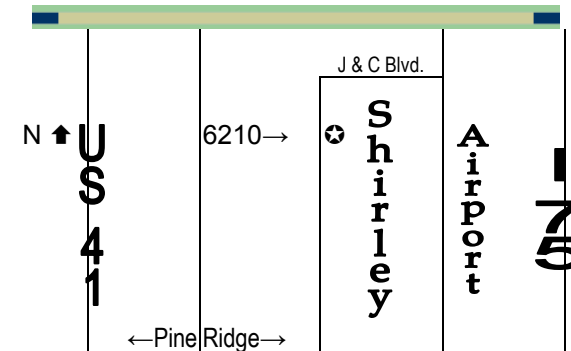

The **Friendly Service** and **Peace of Mind** are included at no extra charge!

6210 Shirley Street, Ste. 107

Naples, Fl. 34109

Tel: (239) 254-1971

Fax: (239) 254-7852

Email: FTV107@aol.com

www.fairwaysstorage.com